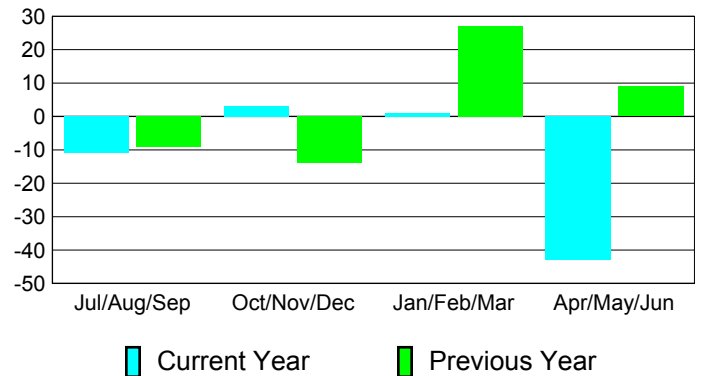

Gender Comparison 2010-2011

Jul/Aug/Sep

Oct/Nov/Dec

Jan/Feb/Mar

Apr/May/June

Male

Female