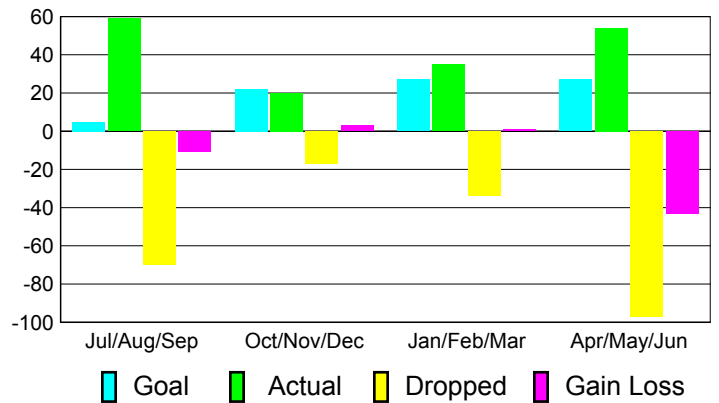

### YTD Status Quo Clubs 2010-2011

Status Quo Clubs Compared to Status Quo Members

## MEMBERSHIP

**Membership Results**  
2010-2011

**Membership**  
2009-2010

Month	Net Memb Goal	Actual New Memb	Actual Dropped Memb	Gain/Loss of Memb	Gain/Loss of Memb
Jul/Aug/Sep	5	59	-70	-11	-9
Oct/Nov/Dec	22	20	-17	3	-14
Jan/Feb/Mar	27	35	-34	1	27
Apr/May/June	27	54	-97	-43	9
<b>Totals</b>	<b>81</b>	<b>168</b>	<b>-218</b>	<b>-50</b>	<b>13</b>

### Membership Results 2010-2011

Goal, New, Dropped, Gain/Loss

### Comparison of Membership Gain/Loss

Current Year Compared to the Previous Year