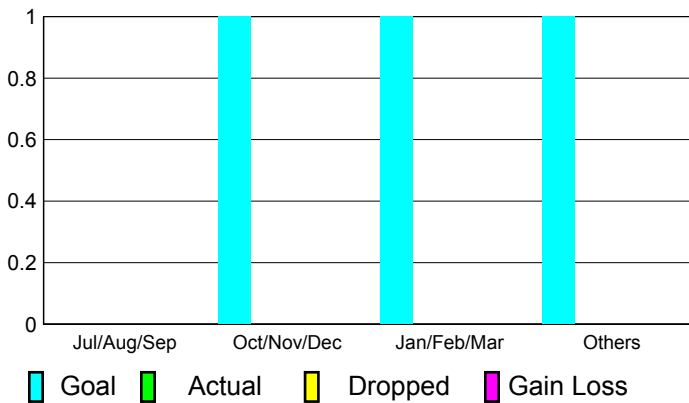

## CLUBS

**Club Results**  
2010-2011

**Clubs**  
2009-2010

Month	New Club Goal	Actual New Clubs	Actual Dropped Clubs	Gain/Loss of Clubs	Gain/Loss of Clubs
Jul/Aug/Sep	0	0	0	0	1
Oct/Nov/Dec	1	0	0	0	0
Jan/Feb/Mar	1	0	0	0	0
Apr/May/June	1	0	0	0	0
<b>Totals</b>	<b>3</b>	<b>0</b>	<b>0</b>	<b>0</b>	<b>1</b>

### Club Results 2010-2011

Goal, New, Dropped, Gain/Loss